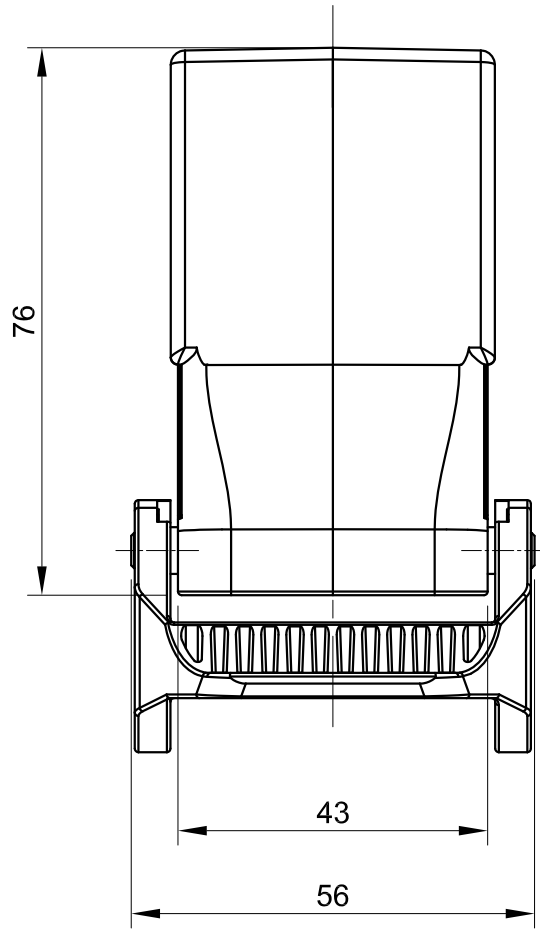

1 2 3 4 5 6

A

B

C

D

A

B

C

D

 All Dimensions in mm Original Size DIN A4	Date 2019-05-12	Drawing No. TC7724486	Rev. A00	Scale 1:1
	Part No. 10 11 824 1023	Created by Shuxu Huang	Checked by Yiyi Luo	Page 1/1
 InKonn® InKonn (Suzhou) Electric Technology Co.,Ltd.				
Type Name HB24-HTE-DL-PG21				

1 2 3 4 5 6