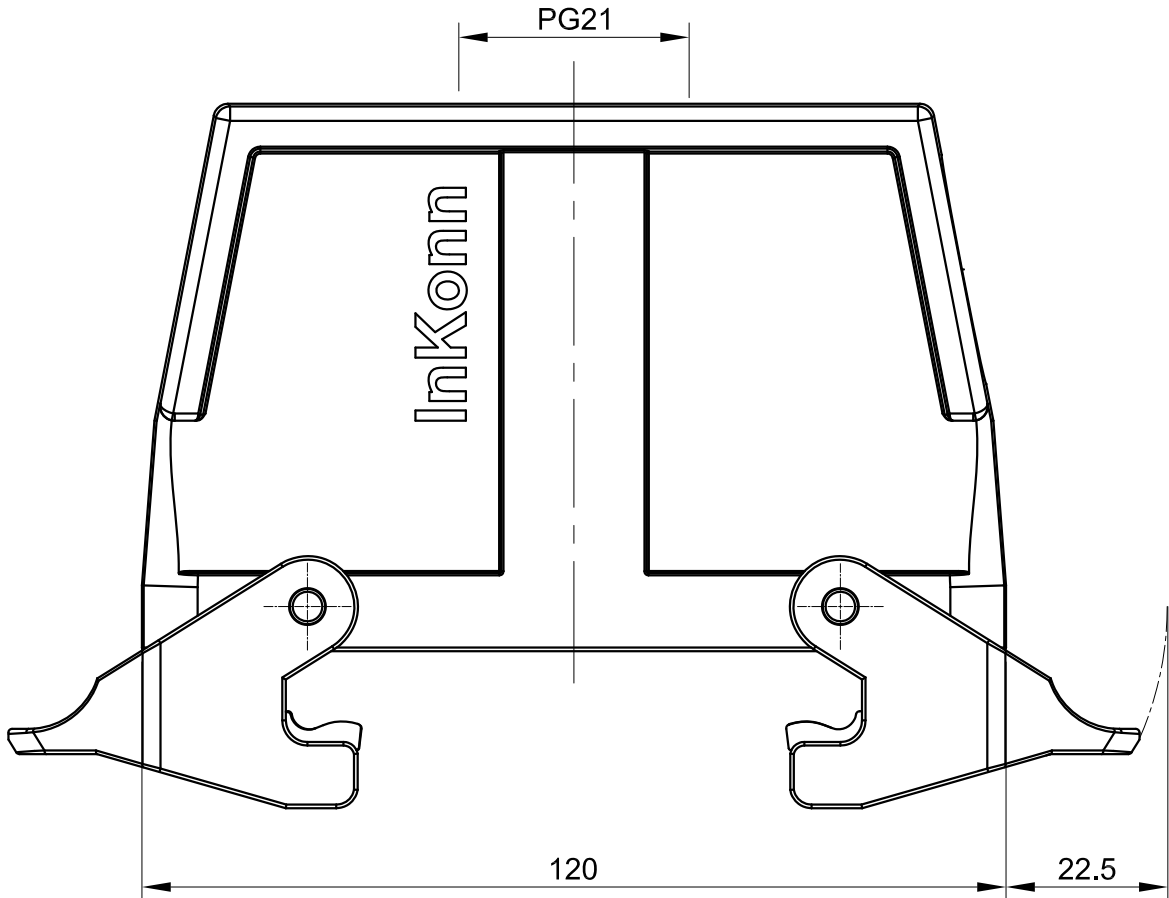

D

 All Dimensions in mm Original Size DIN A4	Date 2019-05-12	Drawing No. TC7724486	Rev. A00	Scale 1:1
	Part No. 10 11 824 1023	Created by Shuxu Huang	Checked by Yiyi Luo	Page 1/1
 InKonn® InKonn (Suzhou) Electric Technology Co.,Ltd.				
Type Name HB24-HTE-DL-PG21				

1 2 3 4 5 6